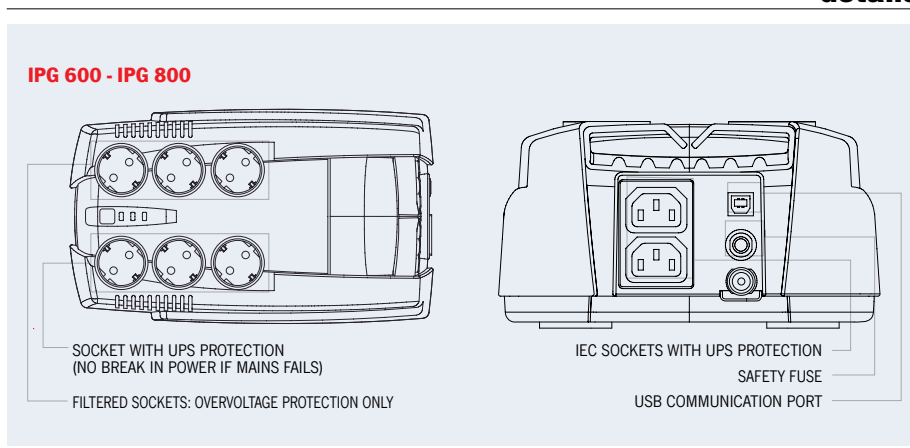

* Average estimated value
 ** Use of the iPLUG filtered power output is recommended.

Available sockets

details

MODELS	IPG 600	IPG 800
POWER	600VA/360W	
INPUT		
Nominal voltage	220-240 Vac	
Input voltage tolerance	230 Vac (+20/-25%)	
Frequency	50/60 Hz with automatic selection	
OUTPUT		
Voltage during mains operation	230 Vac (+20/-25%)	
Voltage during battery operation	230 Vac (+/- 10%)	
Frequency during battery operation	50 or 60 Hz (+/- 1%)	
Waveform	Pseudo-sine	
BATTERIES		
Type	VRLA AGM lead acid maintenance free batteries	
Charging time	6-8 hours	
OTHER FEATURES		
Net weight (kg)	3.7	4.1
Gross weight (kg)	4	4.4
Dimensions (hwd) (mm)	99 x 175 x 313	
Packaging dimensions (hwd) (mm)	260 x 380 x 140	
Communication	USB	
Output socket	6 sockets (Shuko or Italian or French or English) + 2 IEC 320 C13	
Regulations	EN 62040-1-1 and Directive EN 62040-3 EN 62040-2 and Directive 2004/108 EC	
Trademarks	CE; GS/NEMKO on Shuko version	
Ambient temperature	0°C / +40°C	
Colour	Black	
Altitude and relative humidity	6000 m max altitude, < 95% non-condensing	
Standard equipment provided	power cable, user guide	