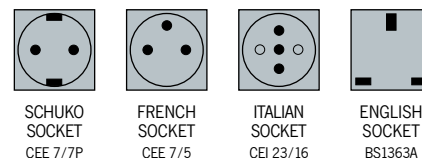

Automatic Restart

The UPS automatically restarts when the mains power supply is restored, after auto power.

ECO Line environmental protection

iPlug features a unique shut-off button to reduce energy consumption during periods of prolonged inactivity.

Applications

LCD monitors, personal computers, VDUs, printers, scanners and faxes.

Features

- ECO LINE product
- Compact and ergonomic
- 5 Battery runtime protected sockets
- 3 Surge protected sockets for powering larger absorption loads such as laser printers
- Ability to switch on the UPS without a mains power supply (Cold Start)
- User replaceable batteries (Battery Swap)
- USB Interface
- Can be placed on a desktop or the floor
- Power cable included
- Short-circuit protection
- Auto restart (when mains power is restored, after a battery discharge)
- GS/Nemko Safety mark

- Available with French (2P+T), English, Shuko and Italian outlets.
- PowerShield³ supervision and shutdown software for Windows operating systems 7, 2008, Vista, 2003, XP, Linux, Mac OS X and Sun Solaris
- Plug and Play function

2-YEAR WARRANTY

configurator for model selection

Load type	Power
	VA *
Personal computer	250
LCD Monitor	70
15" Monitor	150
Scanner, printer	200
Modem, TV, DVD players, PlayStation, Hi-Fi, telephone, Fax	50
Laser printer **	200

* Average estimated value
** Use of the iPLUG filtered power output is recommended.

Available sockets